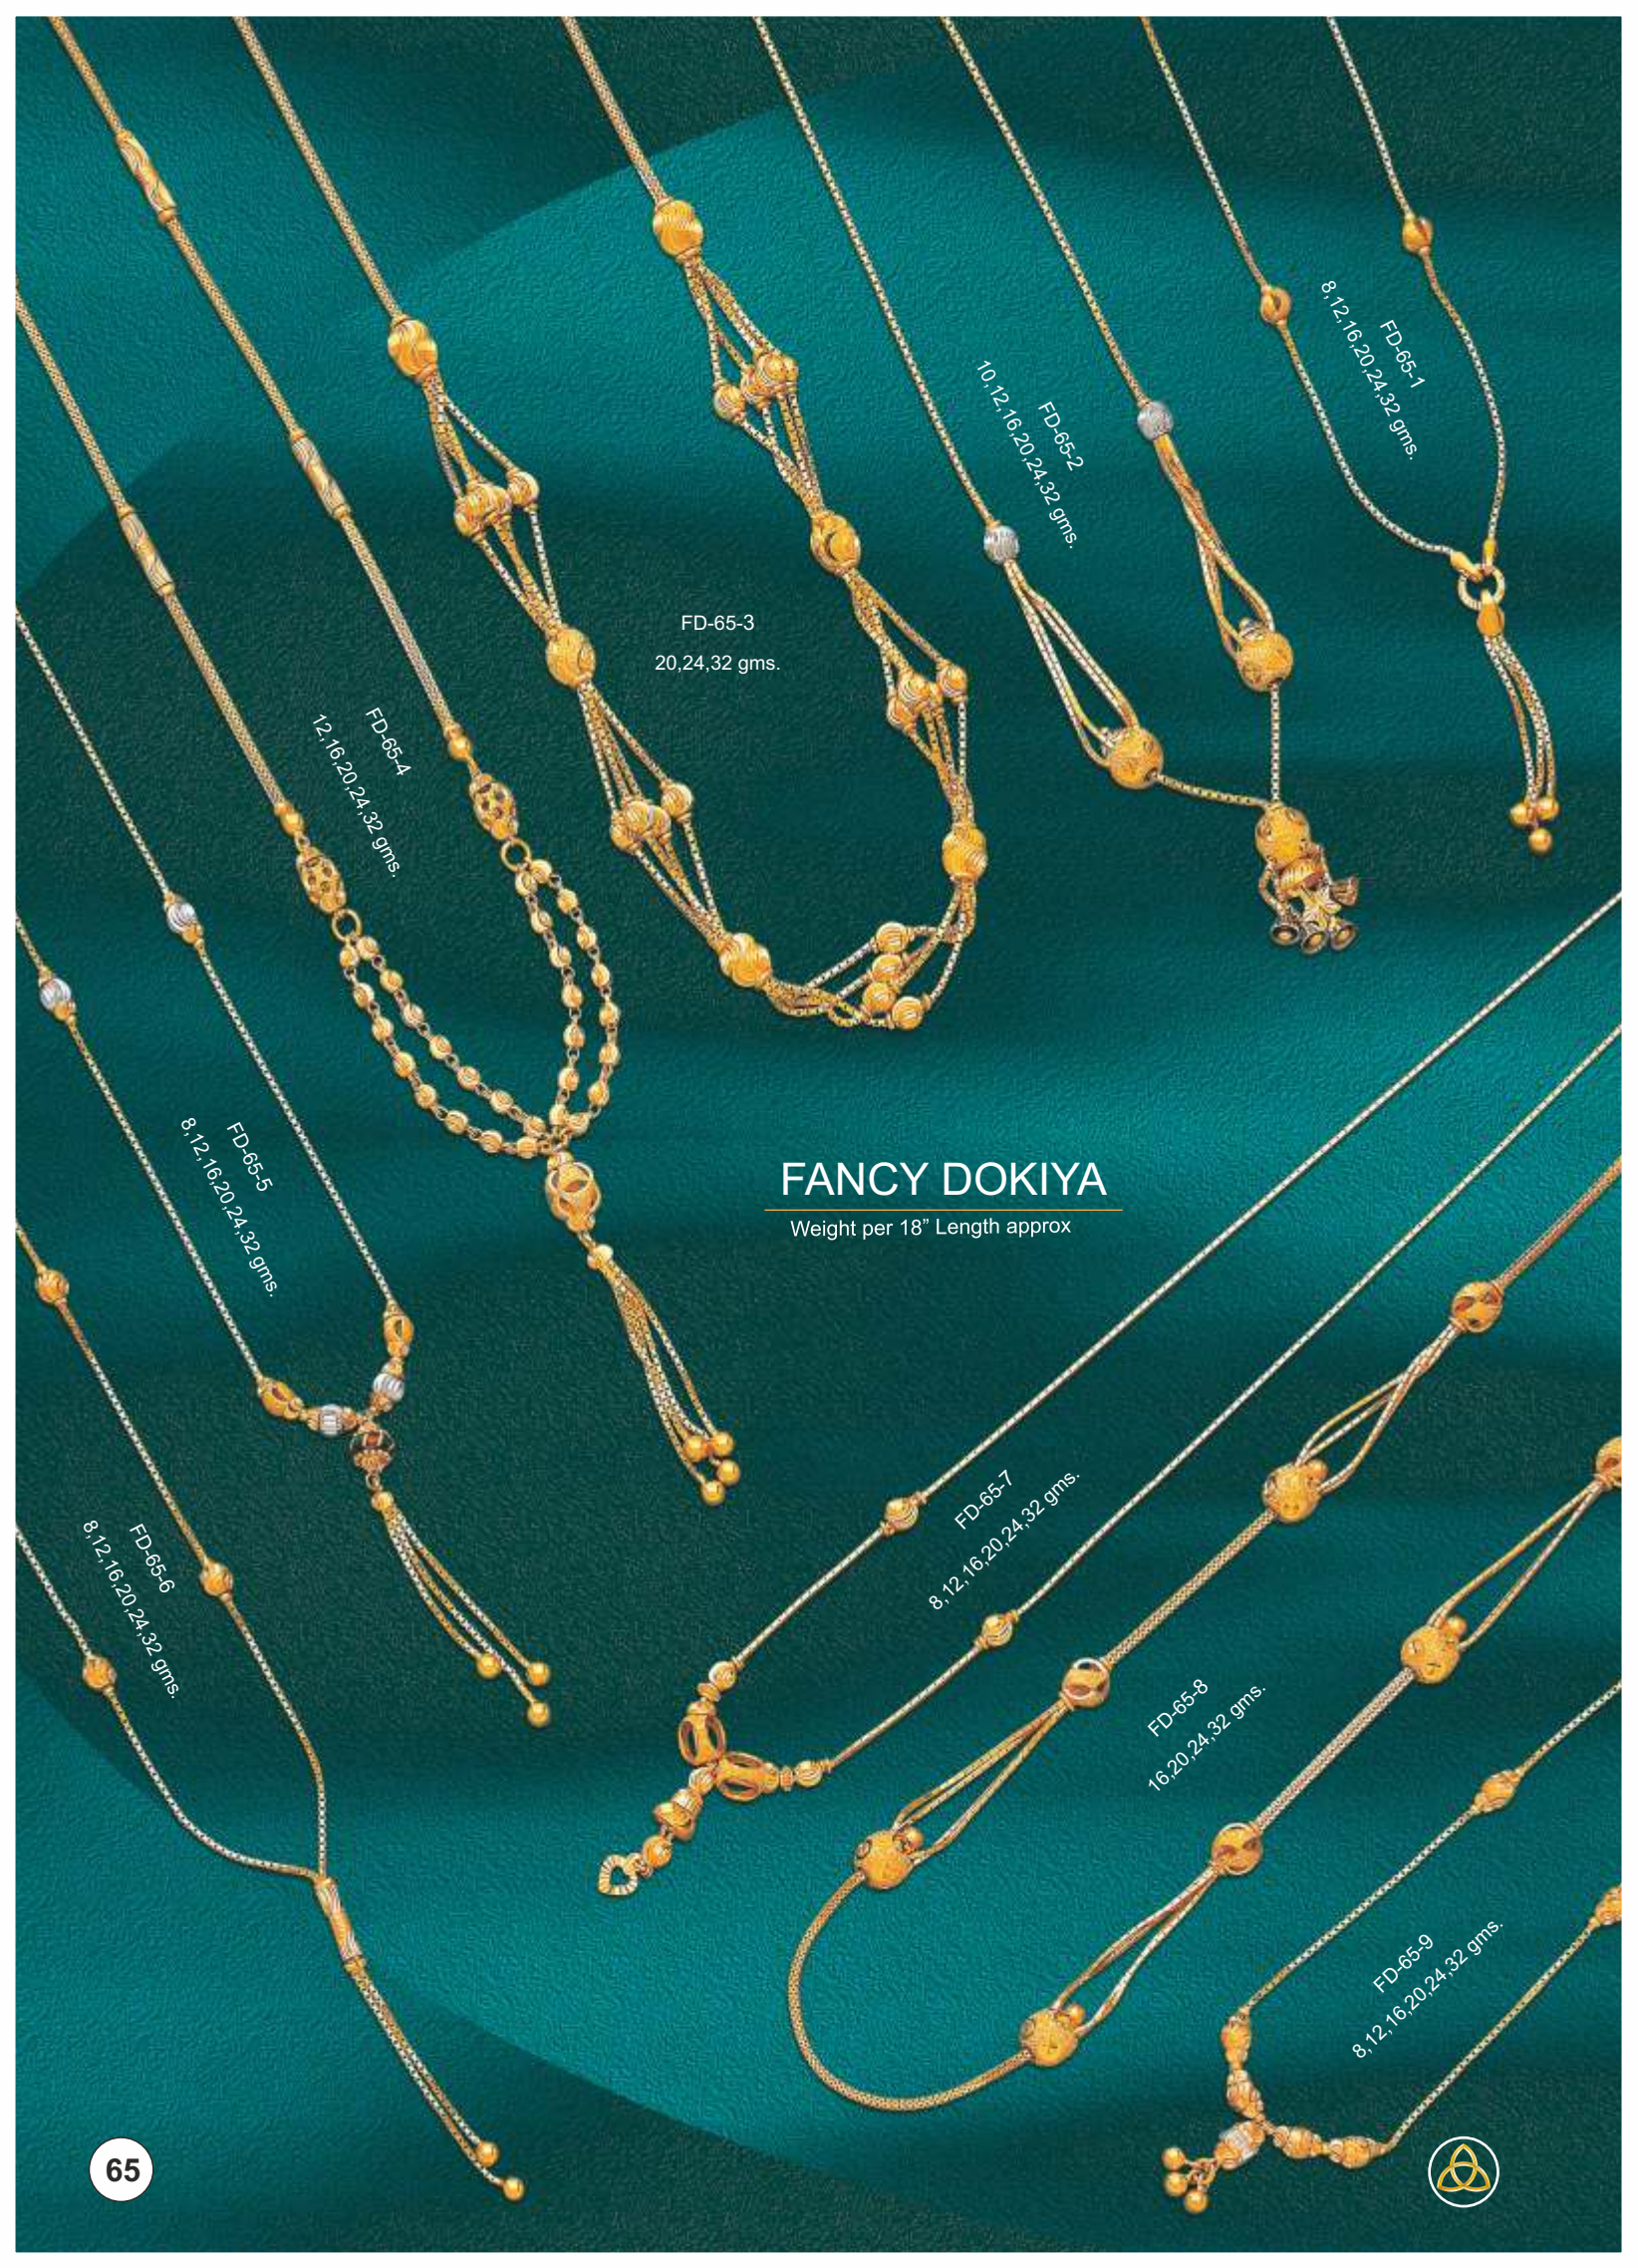

## FANCY DOKIYA

Weight per 18" Length approx

FD-64-8  
12,16,20,24,32 gms.

FD-64-4  
12,16,20,24,32 gms.

FD-64-9  
12,16,20,24,32 gms.

FD-65-1  
8, 12, 16, 20, 24, 32 gms.

FD-65-2  
10, 12, 16, 20, 24, 32 gms.