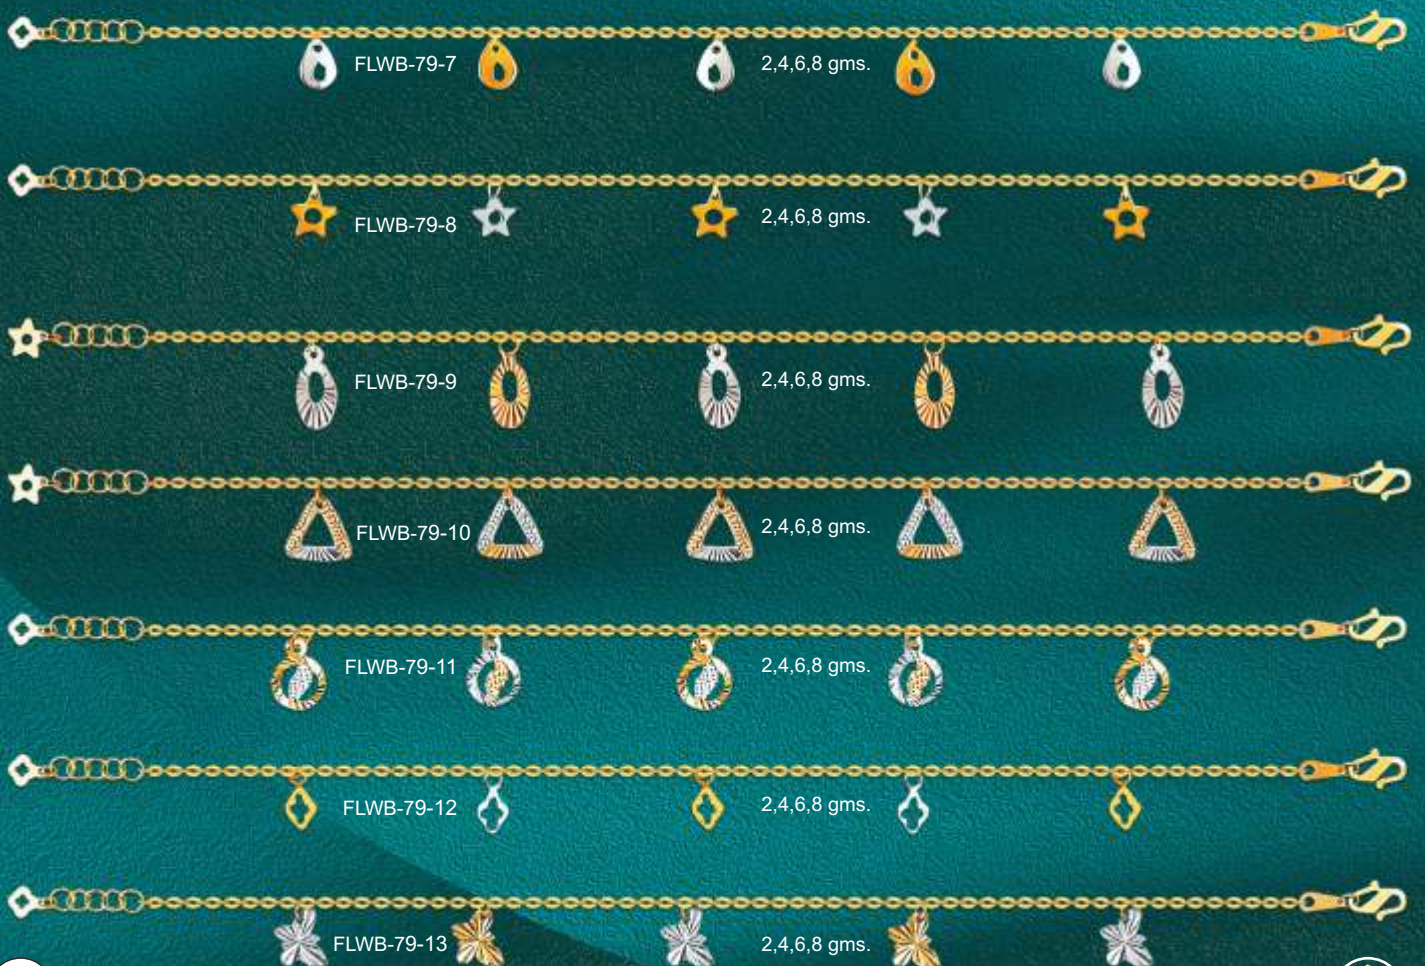

FANCY LASER LIGHT WEIGHT BRACELETS

Weight per 8" Length Approx.