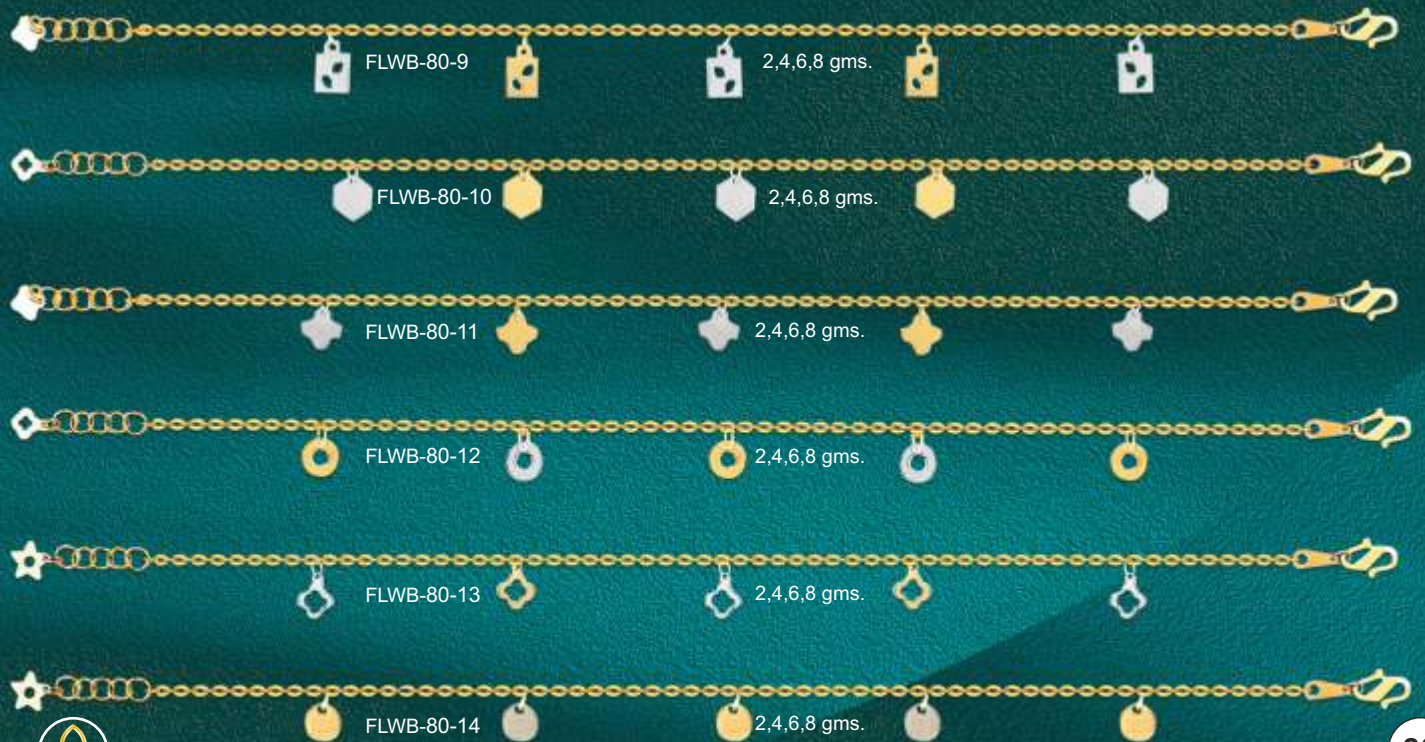

FANCY LASER LIGHT WEIGHT BRACELETS

Weight per 8" Length Approx.