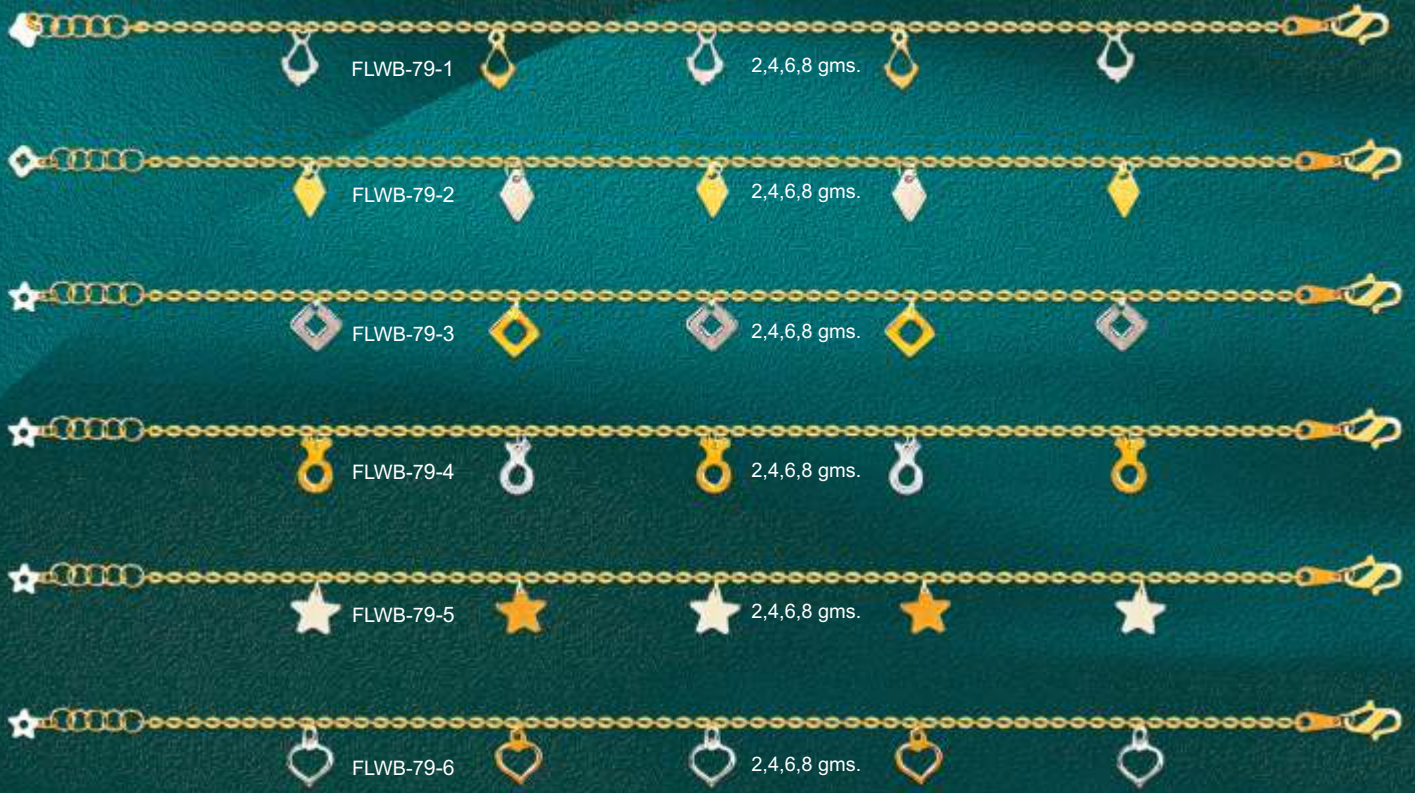

FANCY LASER LIGHT WEIGHT BRACELETS

Weight per 8" Length Approx.