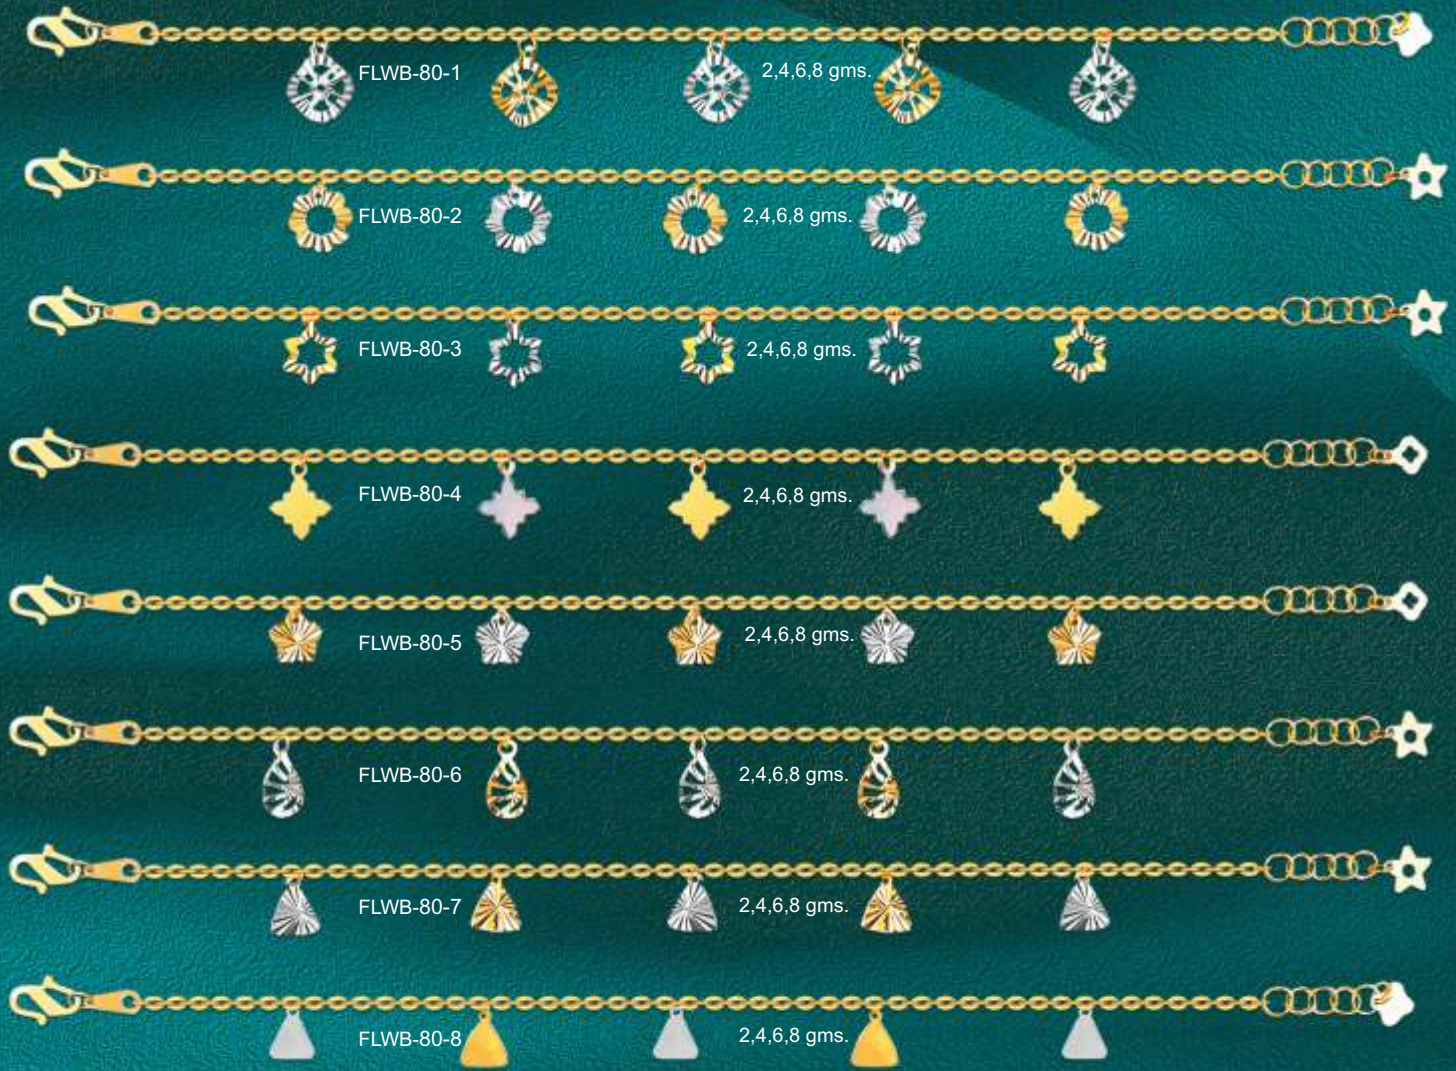

FANCY LASER LIGHT WEIGHT BRACELETS

Weight per 8" Length Approx.