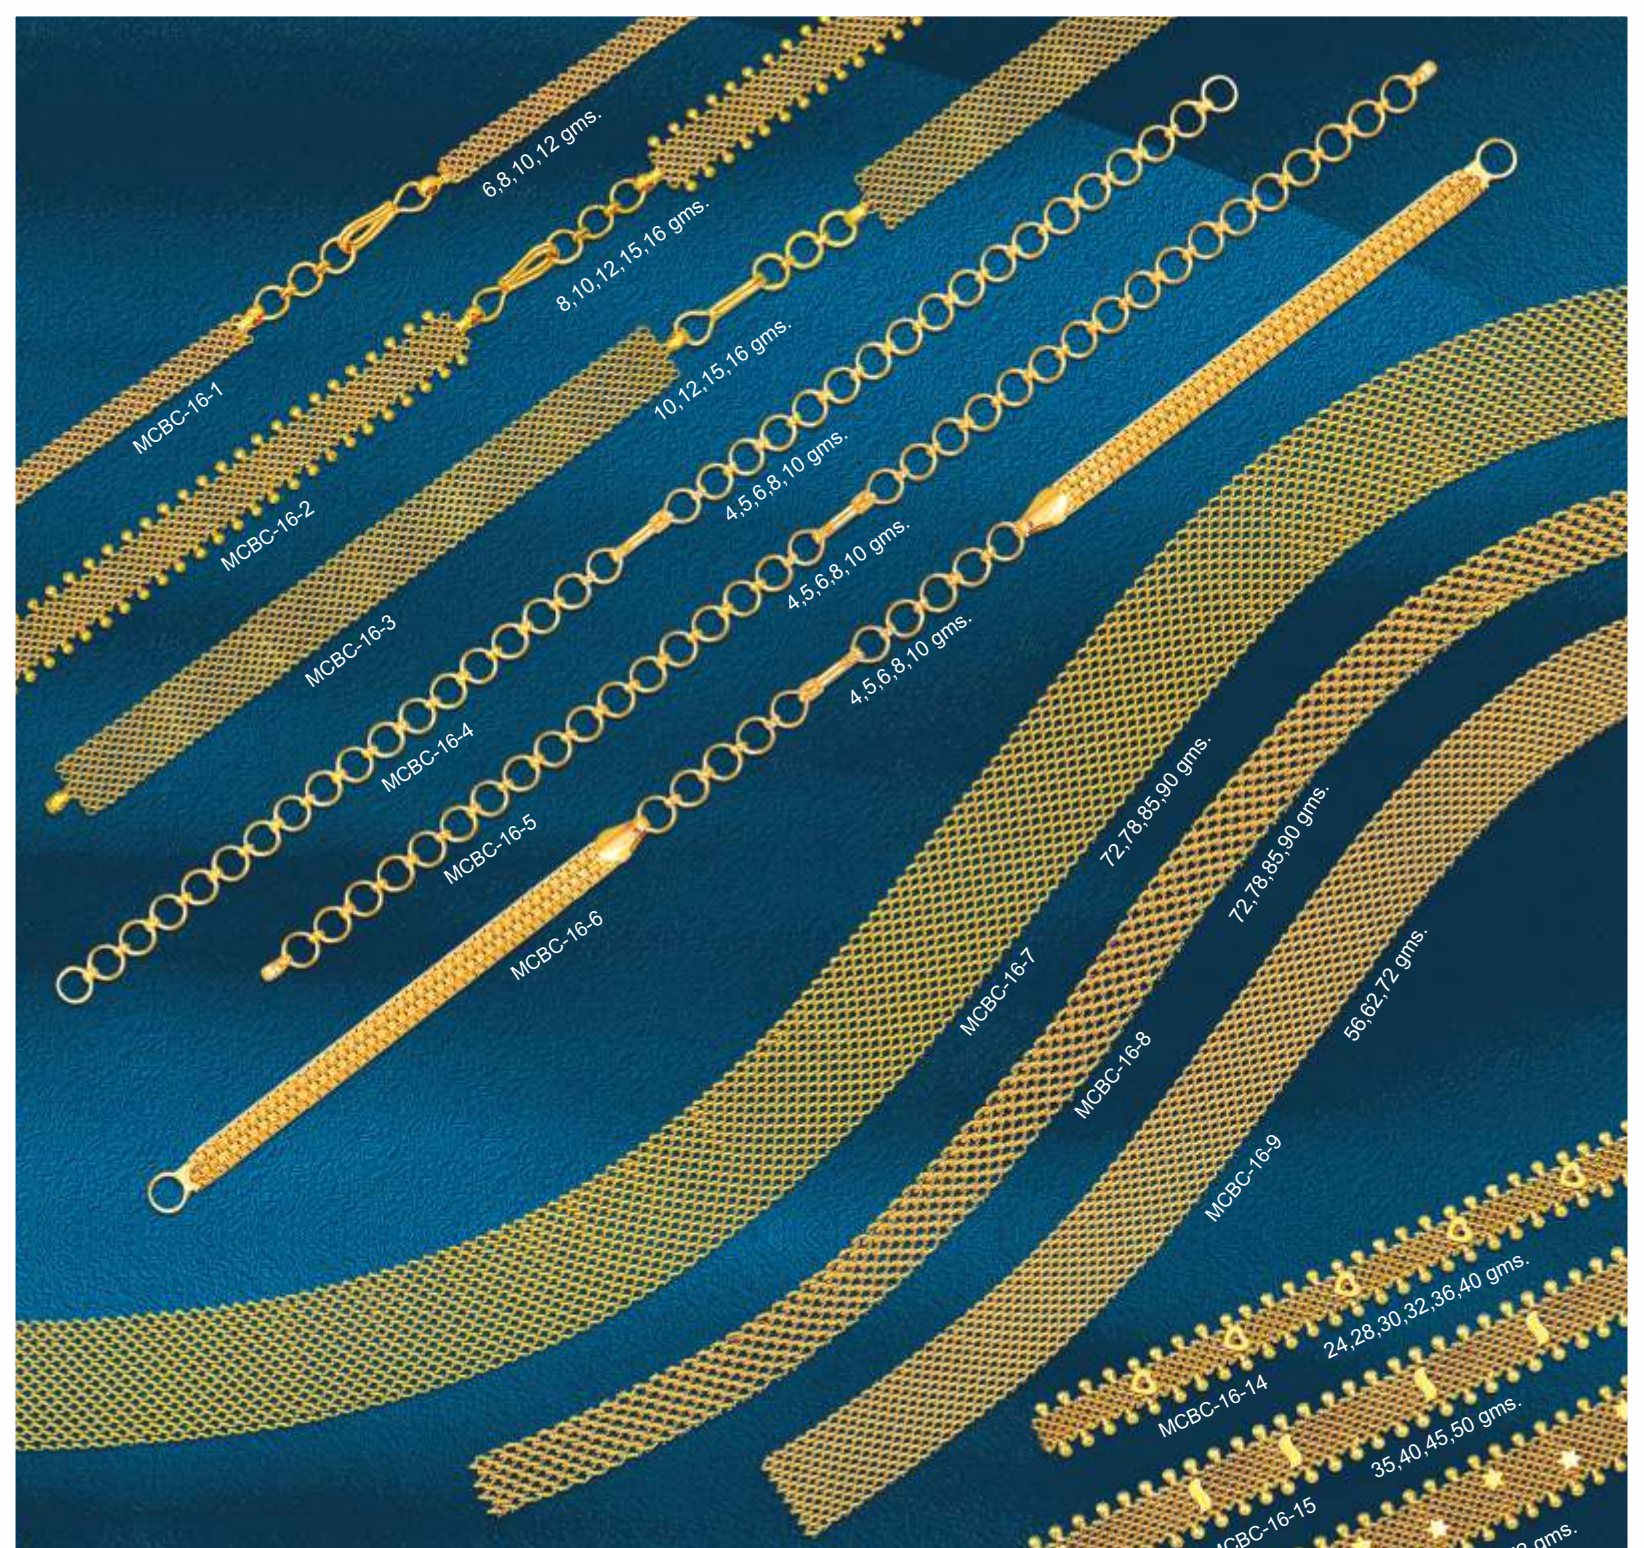

MESH CHAINS AND BACK CHAINS

Weight per 18" Length approx