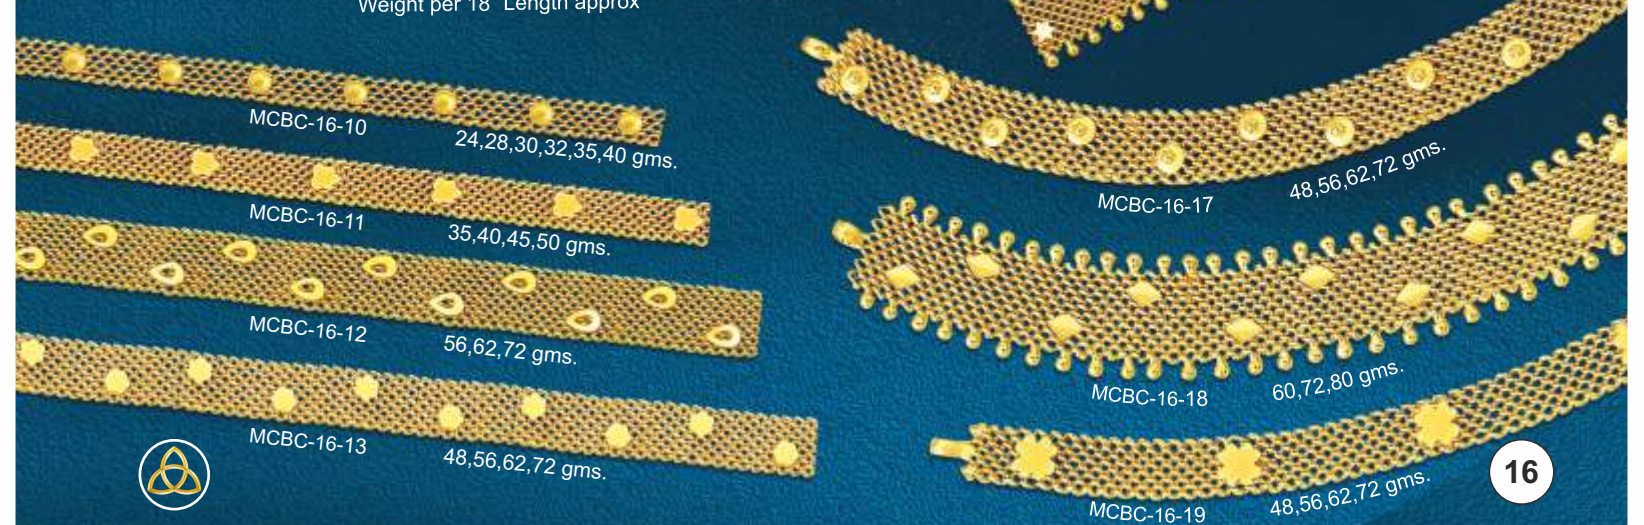

MESH CHAINS AND BACK CHAINS

Weight per 18" Length approx