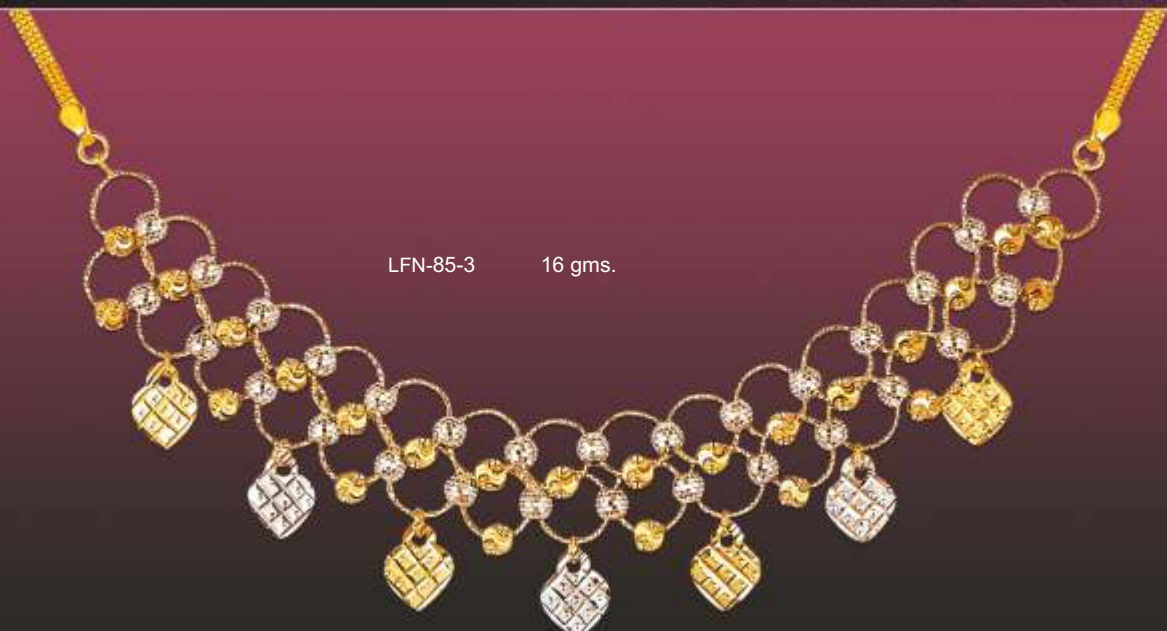

## CNC LASER FANCY NECKLACE

LFN-85-1 12gms.

LFN-85-2 12 gms.

LFN-85-3 16 gms.

LFN-86-1 6,8,10 gms.

LFN-86-2 6,8,10 gms.

LFN-86-3 16 gms.